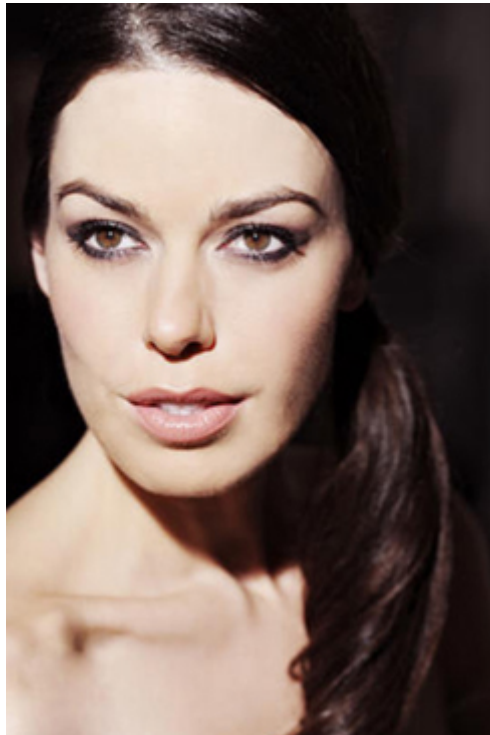

suzanne h

**statistics**

height: 5'11 (1.80), bust: 32C (70C), waist: 25 (63.5), hips: 38 (96.5), inside leg: 34 (86), dress: 10 (40), shoes: 8 (42), hair: brown, eyes: brown

**roles**

airport check-in assistant, bridal model, coach dispatcher, data capture assistant, manager: hospitality desk , manager: registration, meeter & greeter, team leader